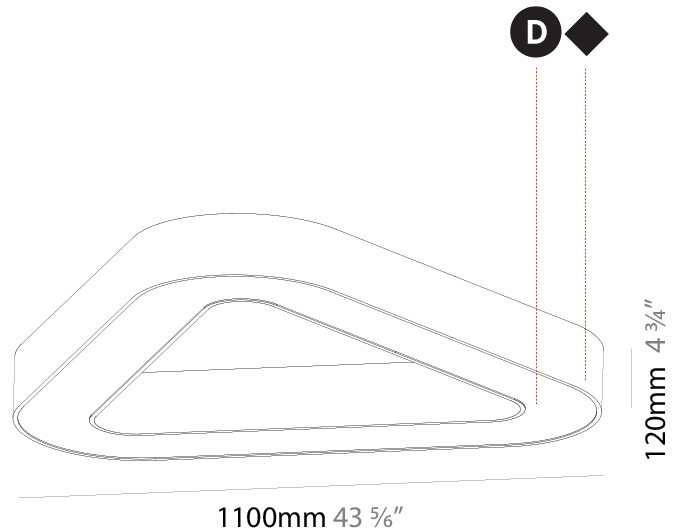

GENERAL

Series: Glorious
Subseries: Glorious Victory
Brand: Prolicht
Division: Architectural
Mounting Type: Surface
Mounting Location: Ceiling
Subcategory: Ambient

PHYSICAL

Shape: Abstract
Length (mm): 1100
Length (in): 43 ⁵/₁₆
Width (mm): 1100
Width (in): 43 ⁵/₁₆
Height (mm): 120
Height (in): 4 ³/₄
Light Distribution: Direct
Weight (kg): 10.20
Weight (lbs): 22.48
Diffuser: PMMA - Opal or Micro-Prism
Fixture Finish: SSR / BKV / CWI / CRY / HAB / UFT / ITA / RUA / FTG / MYG / LOD / PUS / FRO / FUP / KIA / POP / BLS / SPG / MEY / GOH / GUM / CHC / COM / ABZ / JAG / OBR / MOS / ROR
Fixture Material: Aluminum

ELECTRICAL

Lamp Type: LED (Zhaga Standard)
Input Wattage (W): 45
Total Output Wattage (W): 36 / 28.8 (3500K)
Dimming: Non-Dimming / Phase Dimming (120Vac only) / 0-10V Dimming
Driver Included: Yes
Driver Location: Integrated
Driver Type: Constant Current - 120 / 277Vac
Driver Class: Class 2
Input Voltage (V): 120 - 277
Constant Current (MA): 350 / 900 (3500K)

LED

Color Temperature (°K): 3000 / 3500 / 4000
Max. Delivered Lumen (lm): 4150 / 4302 / 4390
CRI: >80 CRI
Efficiency (%): 65
Lamp Life (hrs): 50000

OPTICAL

RATINGS AND CERTIFICATIONS

Certified By: Certified for North American Standards
IP rating: IP20